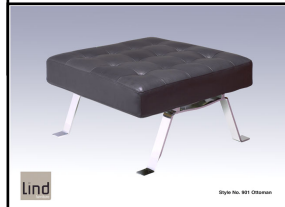

Style 901

Date: February 06/14

Description & Features

Retro style:
Reclining or stationery chaise.
Chair does not recline.
Buttoned seat and back
(on the inside & outside)

Comfort levels:

Seat: medium
Back: medium

Optional matching footstool /ottoman /bench:

Ottoman

Cover options:

Available in all covers

Leg options:

Long chaise and chair: chromed steel base

Ottoman: chromed steel leg # 17

Frame contents:

Tubular steel

Foam / Feather / Fibre:

Back & seat/high resilient 2.0lb fibre wrapped

Suspension:

Back & seat/elastic webbing

Mechanism:

Recliner armless long chaise with gas cylinder [90054]

Packaging: