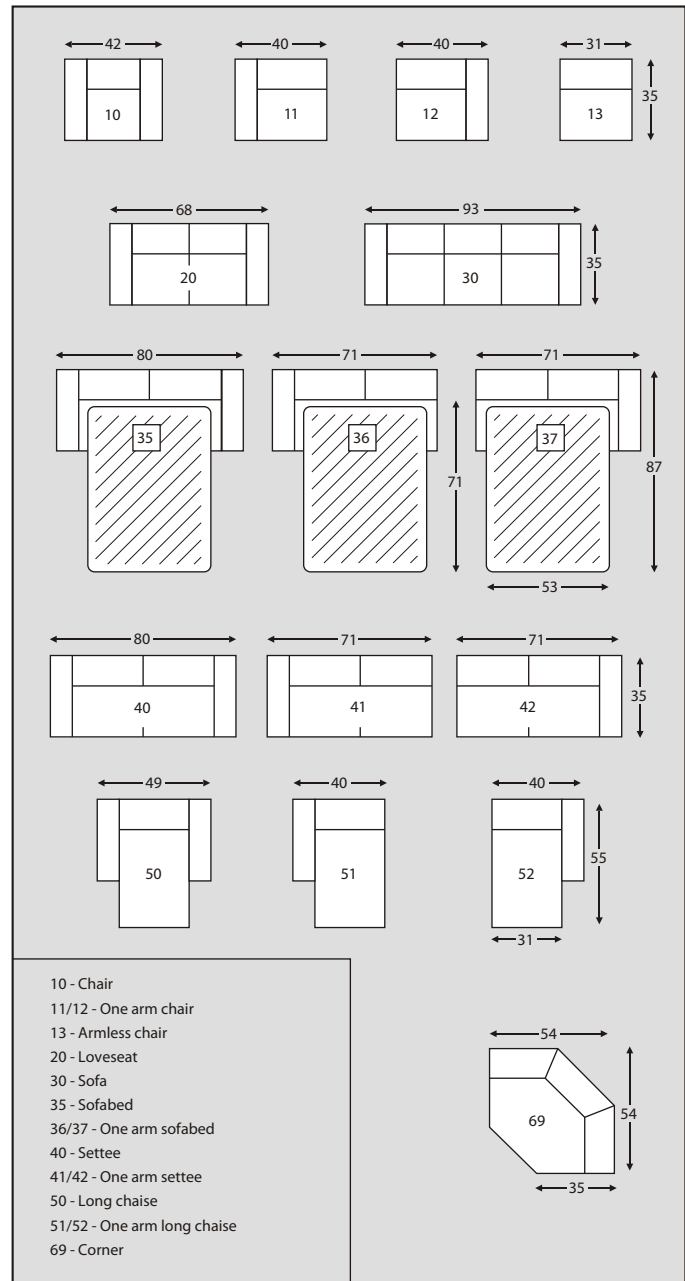

Design 907

by **Lind**
furniture

Choose from our popular arrangements or create your own.

- 10 - Chair
- 11/12 - One arm chair
- 13 - Armless chair
- 20 - Loveseat
- 30 - Sofa
- 35 - Sofabed
- 36/37 - One arm sofabed
- 40 - Settee
- 41/42 - One arm settee
- 50 - Long chaise
- 51/52 - One arm long chaise
- 69 - Corner