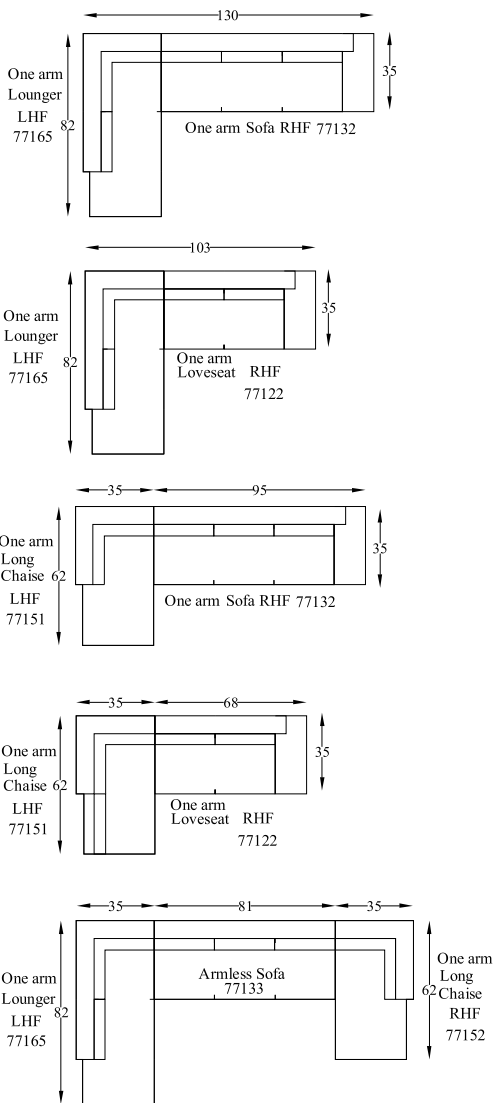

# Design 771

dimensions also apply to 772 / 781 / 782.

seat height 17"  
overall height 34"  
arm height from floor 22"