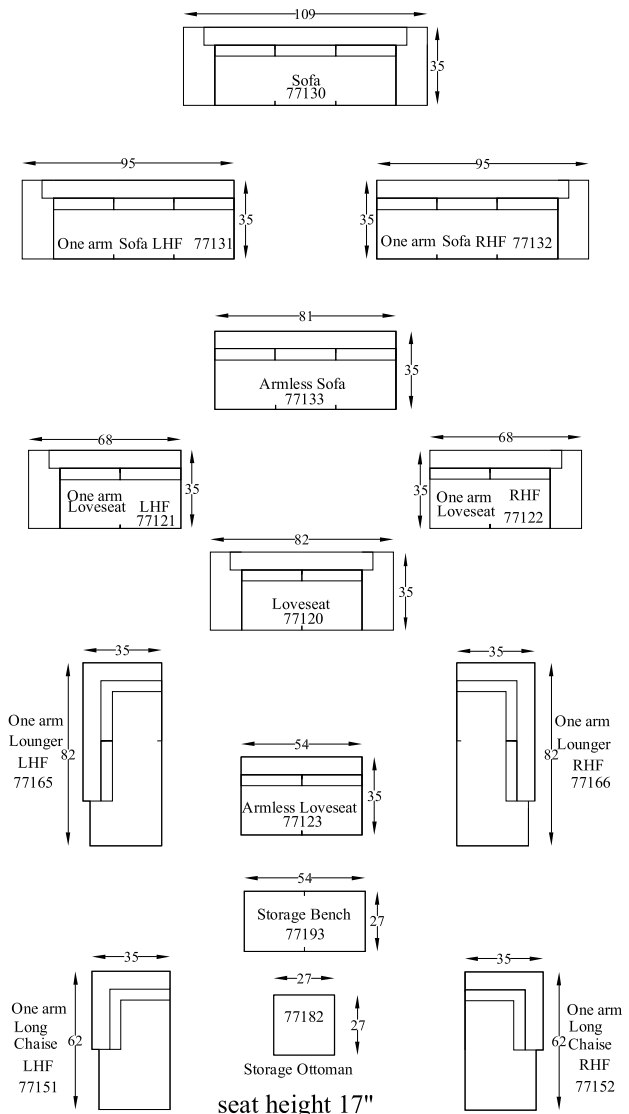

# Design 771

dimensions also apply to 772 / 781 / 782.

seat height 17"  
overall height 34"  
arm height from floor 22"